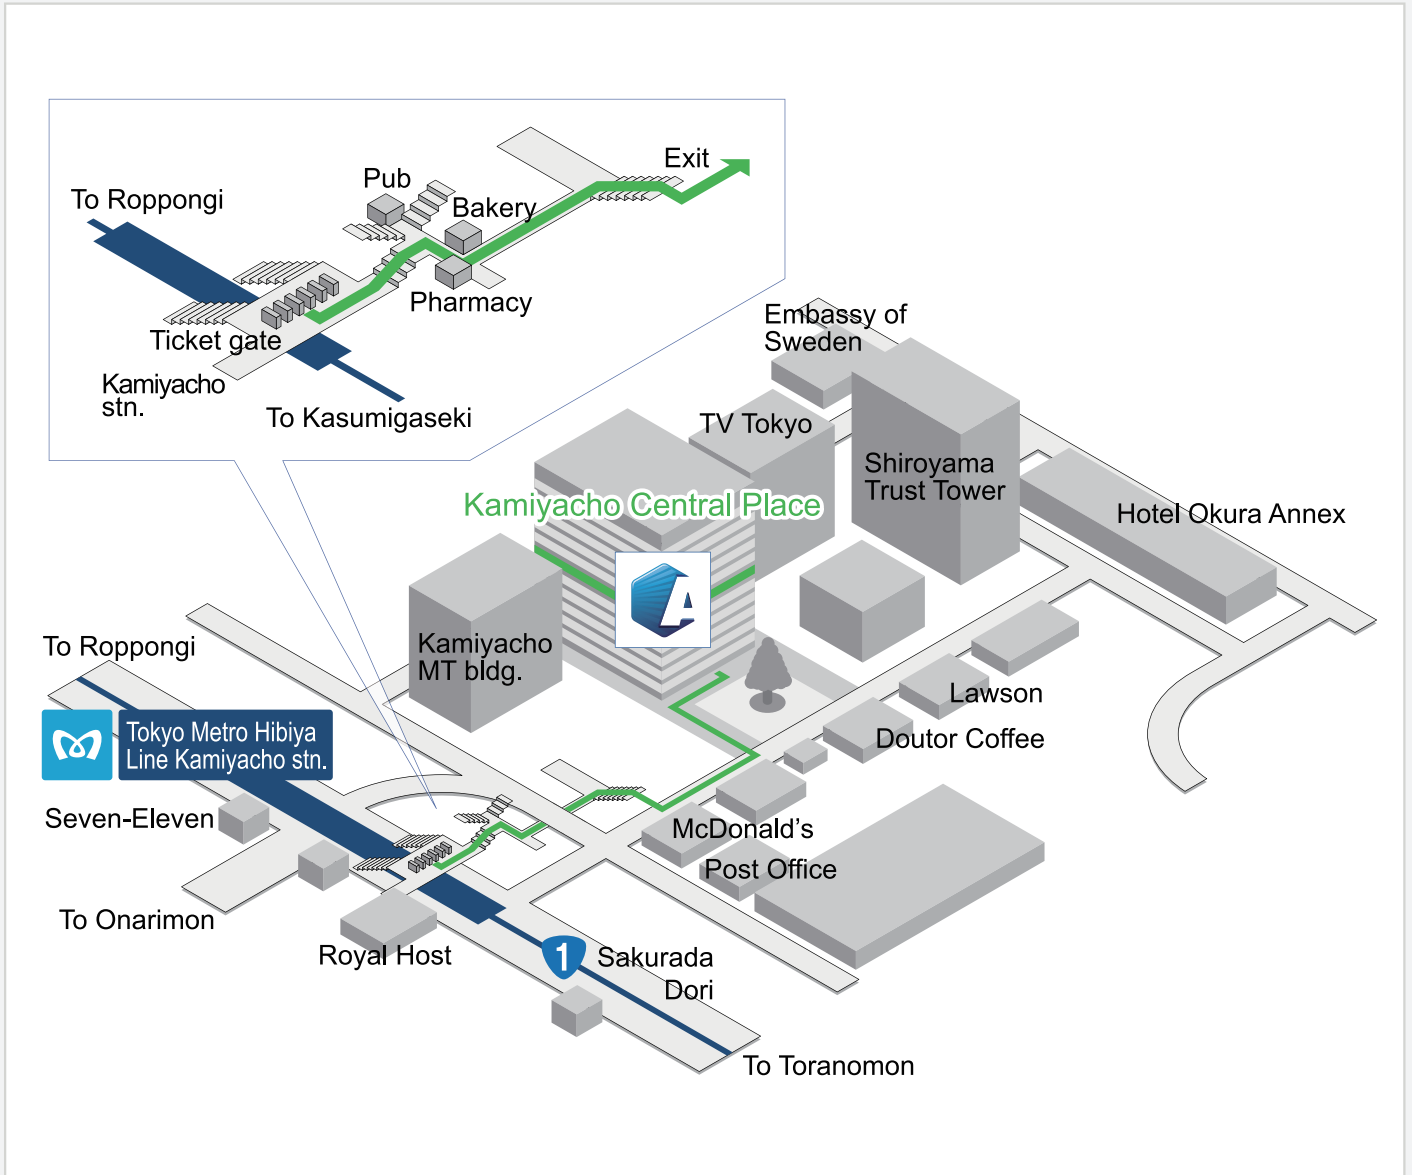

**ASA
Business
Development**

ASA Business Development

Location 6th Floor, Kamiyacho Central Place, 4-3-13 Toranomon, Minato-ku,
Tokyo 105-0001 JAPAN

TEL 03-5404-7877

Transit Tokyo Metro Hibiya line Kamiyacho Station
2 Min. Walk from Exit 4b
1 Min. Walk from Kamiyacho MT Bldg. Exit